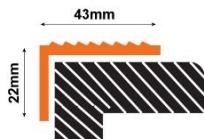

**PROFILE BAR WITH 2,50 MTS IN ALUMINUM
EXTERNAL STAIRCASE 22X43MM**

CODE	DESCRIPTION	BOX
230320015	Silver	25
230320028	Bronze	25