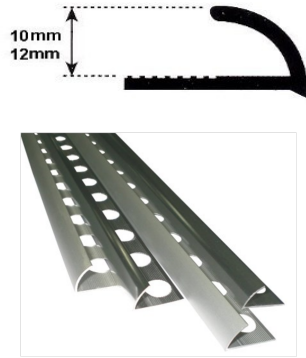

PROFILE BAR WITH 2,60 MTS IN ALUMINUM

CODE	DESCRIPTION	FINISHING	BOX
230320005	10mm	Silver Shine	50
230320006	10mm	Silver Matt	50
230320004	12mm	Silver Shine	50
230320016	12mm	Silver Matt	50

PROFILE BAR WITH 2,60 MTS IN ALUMINUM "L"