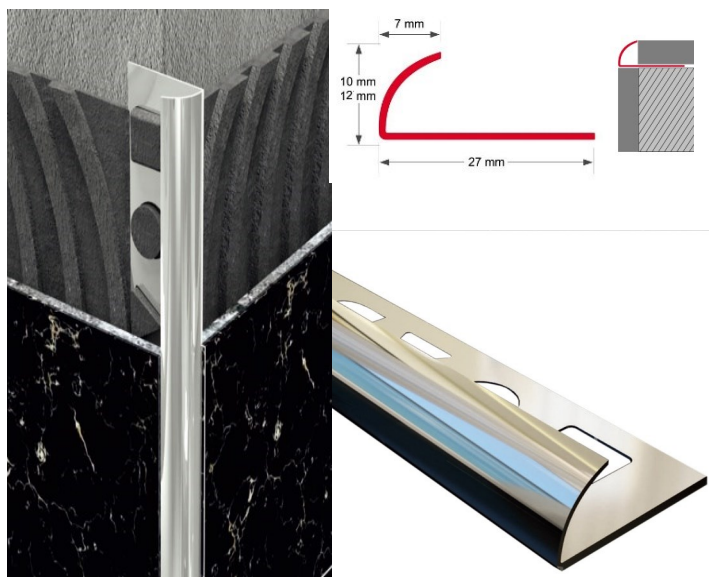

PROFILE BAR IN STAINLESS STEEL 10MM 2.50M

CODE	DESCRIPTION	BOX
230320061	Polished	25
230320067	Brushed	25

PROFILE BAR IN STAINLESS STEEL 12MM 2.50M

CODE	DESCRIPTION	BOX
230320083	Polished	25