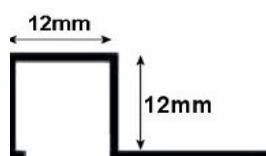

WHITE PROFILE BAR - 2.60 MTS PVC

CODE	BOX
6mm	100
9mm	100
12mm	100

REINFORCED WHITE PROFILE BAR - 2.60 MTS PVC

CODE	BOX
6mm	100
9mm	100
12mm	100

REINFORCED COLOUR PROFILE BAR - 2.60 MTS PVC

CODE	BOX
6mm	100
9mm	100
12mm	100

WHITE PROFILE BAR IN PVC LISTELO  
12X12MM 2,60 MTS

CODE	DESCRIPTION	BOX
230410073	12X12mm	100

PROFILE BAR WITH 2,00 MTS EXTERNAL PVC  
32X32MM

CODE	DESCRIPTION	BOX
230410076	32X32mm	100

**PROFILE BAR WITH 2,50 MTS IN ALUMINUM  
EXTERNAL STAIRCASE WITH RUBBER 30X38MM**