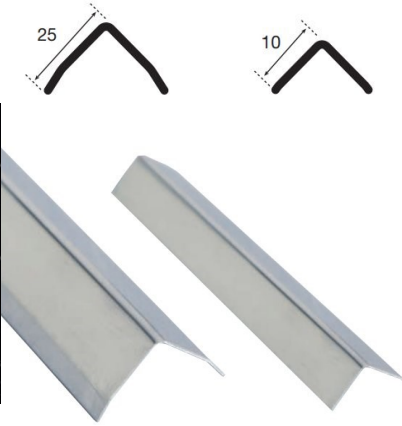

CODE	DESCRIPTION	BOX
230320123	Polished	25

PROFILE BAR IN STAINLESS STEEL 2.50MTS

CODE	DESCRIPTION	BOX
230320122	Polished	25

PROFILE BAR IN STAINLESS STEEL 12X12MM

CODE	DESCRIPTION	BOX
230320252	Polished Gold	10
230320253	Polished Bronze	10
230320254	Polished Titanium	10
230320255	Polished Blue	10