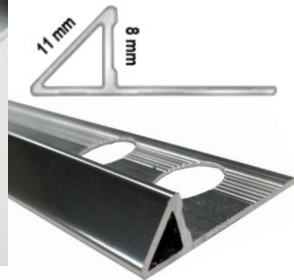

BAR PROFILE LISTELO 12X12MM CORAL

CODE	DESCRIPTION	BOX
230320202	Silver	20
230320203	Gold	20
230320201	Black	20

MOVEMENT JOINT PROFILE BAR WITH RUBBER IN ALUMINIUM 2.50M 10X10MM

CODE	DESCRIPTION	BOX
230320124	Silver Matt	50

PROFILE BAR IN ALUMINIUM LISTELO 7X10MM 2.50M

CODE	DESCRIPTION	BOX
230320125	Silver Shine	50

PROFILE BAR 8MM IN ALUMINIUM BISEL 2.50M

CODE	DESCRIPTION	BOX
230320126	Silver Shine	50

PROFILE BAR WITH 2,50 MTS IN ALUMINIUM LEVEL 10MM