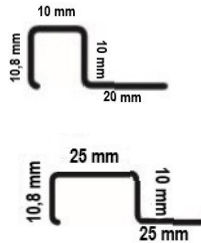

PROFILE BAR IN STAINLESS STEEL 2.50MTS
10X10MM

CODE	DESCRIPTION	BOX
230320123	Polished	25

PROFILE BAR IN STAINLESS STEEL 2.50MTS

CODE	DESCRIPTION	BOX
230320122	Polished	25

PROFILE BAR IN STAINLESS STEEL 12X12MM

CODE	DESCRIPTION	BOX
230320252	Polished Gold	10
230320253	Polished Bronze	10
230320254	Polished Titanium	10
230320255	Polished Blue	10