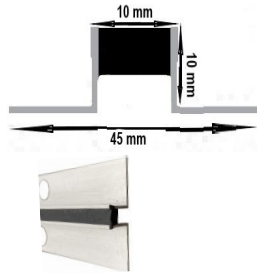

MOVEMENT JOINT PROFILE BAR WITH RUBBER IN ALUMINIUM 2.50M 10X10MM

CODE	DESCRIPTION	BOX
230320124	Silver Matt	50