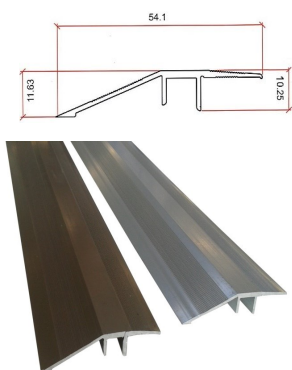

PROFILE BAR WITH 2,50 MTS IN ALUMINUM
EXTERNAL LEVEL 54MM

CODE	DESCRIPTION	BOX
230320078	Silver Matt	50
230320079	Bronze Matt	50