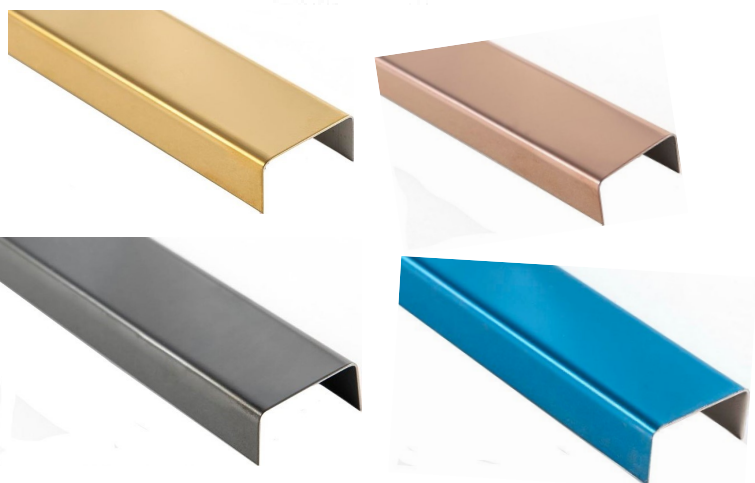

PROFILE BAR WITH 2,50 MTS IN STAINLESS STEEL

CODE	DESCRIPTION	BOX
230320115	Polished	20
230320114	Brushed	20