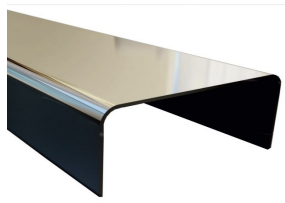

PROFILE BAR WITH 2,50 MTS IN STAINLESS STEEL

CODE	DESCRIPTION	BOX
230320085	Polished	50
230320086	Brushed	50

PROFILE BAR WITH 2,50 MTS IN STAINLESS STEEL

CODE	DESCRIPTION	BOX
230320072	Polished	40
230320071	Brushed	40

PROFILE BAR WITH 2,50 MTS IN STAINLESS STEEL

CODE	DESCRIPTION	BOX
230320112	Polished	20
230320113	Brushed	20

PROFILE BAR WITH 2,50 MTS IN STAINLESS STEEL

CODE	DESCRIPTION	BOX
230320115	Polished	20
230320114	Brushed	20

PROFILE BAR IN STAINLESS STEEL "U" 20MM

CODE	DESCRIPTION	BOX
230320243	Polished Gold	20
230320244	Polished Bronze	20
230320245	Polished Titanium	20
230320246	Polished Blue	20