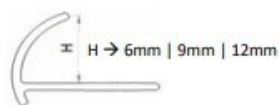

WHITE PROFILE BAR - 2.60 MTS PVC

CODE	BOX
6mm	100
9mm	100
12mm	100

REINFORCED WHITE PROFILE BAR - 2.60 MTS PVC

CODE	BOX
6mm	100
9mm	100
12mm	100

REINFORCED COLOUR PROFILE BAR - 2.60 MTS PVC

CODE	BOX
6mm	100
9mm	100
12mm	100