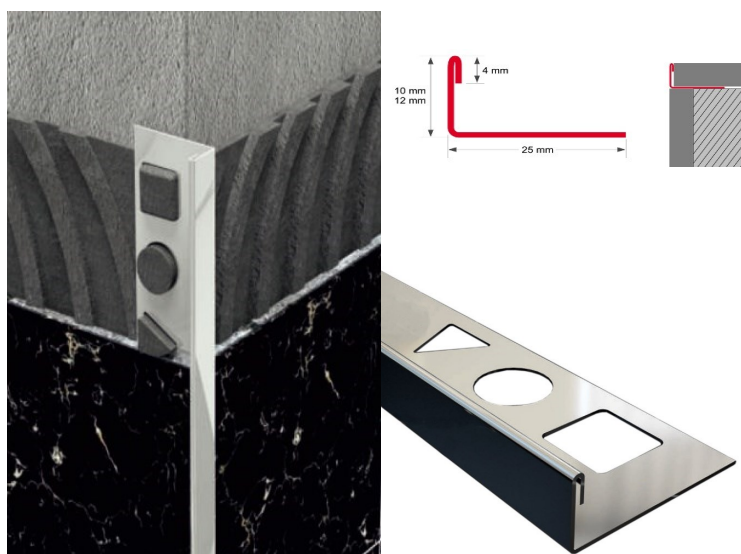

PROFILE BAR WITH 2,50 MTS IN STAINLESS

CODE	DESCRIPTION	BOX
230320064	Polished	25
230320068	Brushed	25

PROFILE BAR WITH 2,50 MTS IN STAINLESS

CODE	DESCRIPTION	BOX
230320065	Polished	25
230320069	Brushed	25