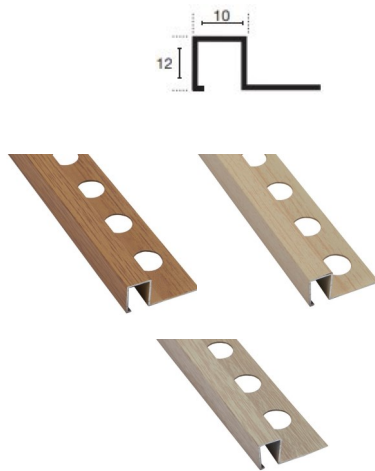

BAR PROFILE LISTELO 12X10MM WOOD 2.60M

CODE	DESCRIPTION	BOX
230320161	Wood Oak	50
230320159	Beech Wood	50
230320162	Wood Ash	50
230320160	Walnut Wood	50