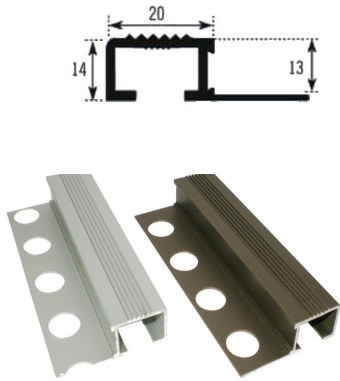

WHITE PROFILE BAR IN PVC LISTELO  
12X12MM 2,60 MTS

CODE	DESCRIPTION	BOX
230410073	12X12mm	100

PROFILE BAR WITH 2,00 MTS EXTERNAL PVC  
32X32MM

CODE	DESCRIPTION	BOX
230410076	32X32mm	100

**PROFILE BAR WITH 2,50 MTS IN ALUMINUM  
EXTERNAL STAIRCASE WITH RUBBER 30X38MM**

CODE	DESCRIPTION	BOX
230320051	Silver / Black	10

**PROFILE BAR WITH 2,50 MTS IN ALUMINUM  
EXTERNAL STAIRCASE 22X43MM**

CODE	DESCRIPTION	BOX
230320015	Silver	25
230320028	Bronze	25

PROFILE BAR WITH 2,50 MTS IN ALUMINUM  
LADDE 20X14MM