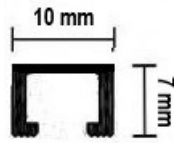

PROFILE BAR IN ALUMINIUM LISTELO 7X10MM 2.50M

CODE	DESCRIPTION	BOX
230320125	Silver Shine	50