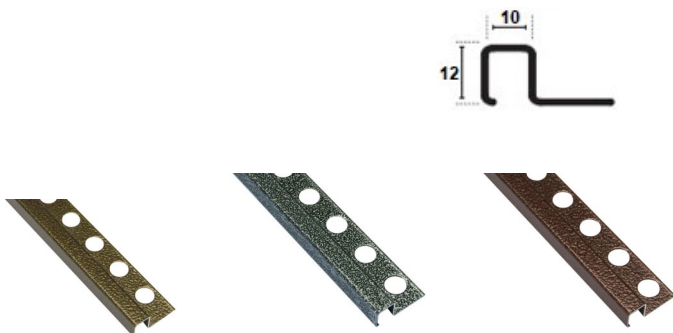

BAR PROFILE LISTELO 12X10MM VINTAGE

CODE	DESCRIPTION	BOX
230320194	Silver	50
230320195	Gold	50
230320196	Bronze	50