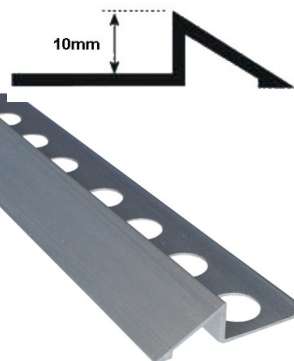

PROFILE BAR WITH 2,50 MTS IN ALUMINIUM LEVEL 10MM

CODE	DESCRIPTION	BOX
230320036	Silver Matt	50