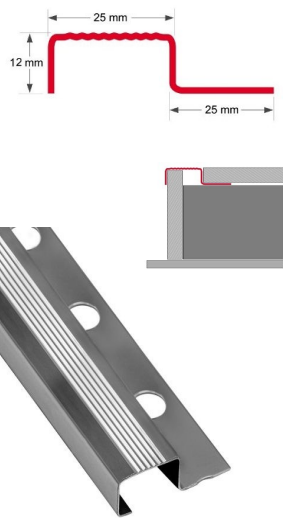

PROFILE BAR WITH 2,50 MTS IN STAINLESS
STEEL LADDER

CODE	DESCRIPTION	BOX
230320075	25X12 mm	15