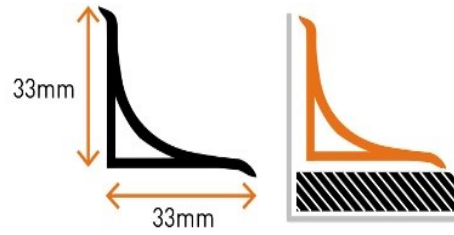

PROFILE BAR WITH 2,50 MTS BATHTUB PVC 33MM

CODE	DESCRIPTION	BOX
230410072	33x33	24