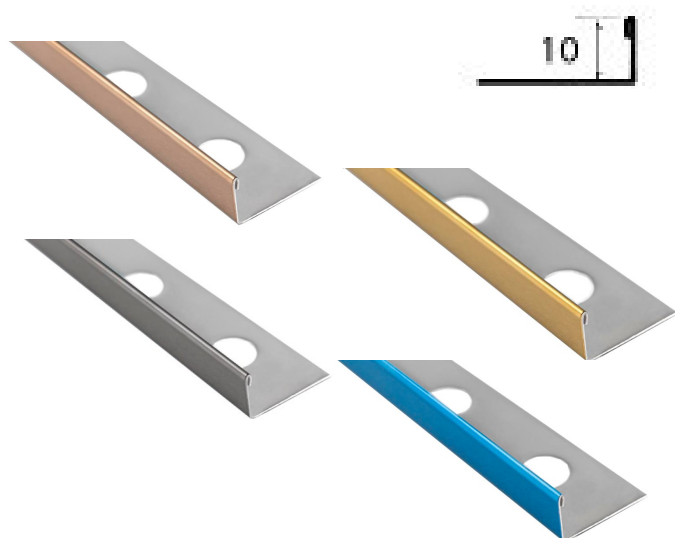

PROFILE BAR IN STAINLESS STEEL "L" 10MM

CODE	DESCRIPTION	BOX
230320256	Polished Gold	10
230320257	Polished Bronze	10
230320258	Polished Titanium	10
230320259	Polished Blue	10