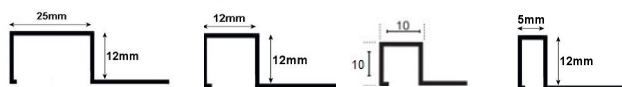

PROFILE BAR IN ALUMINUM LISTELO 2.60 M

CODE	DESCRIPTION	FINISHING	BOX
230320096	12x5mm	Silver Shine	50
230320097	12x5mm	Silver Matt	50
230320011	12x12mm	Silver Shine	50
230320055	12x12mm	Silver Matt	50
230320056	12x25mm	Silver Matt	50
230320188	12x10mm	Black Shine	50
230320187	12x10mm	Black Matt	50

PROFILE BAR IN ALUMINUM LISTELO 2.80 M

CODE	DESCRIPTION	FINISHING	BOX
230320405	10x10	Silver Shine	50
230320406	10x10	Silver Matt	50
230320003	12x25	Silver Shine	50