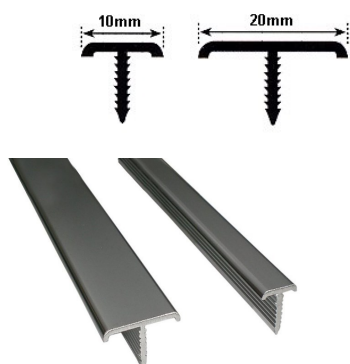

PROFILE BAR WITH 2,60 MTS IN ALUMINUM

CODE	DESCRIPTION	FINISHING	BOX
230320005	10mm	Silver Shine	50
230320006	10mm	Silver Matt	50
230320004	12mm	Silver Shine	50
230320016	12mm	Silver Matt	50

PROFILE BAR WITH 2,60 MTS IN ALUMINUM "L"

PROFILE BAR WITH 2,60 MTS IN ALUMINUM  
CORNER OUTSIDE

CODE	DESCRIPTION	FINISHING	BOX
230320092	12,5X12,5 mm	Silver Shine	50
230320093	12,5X12,5 mm	Silver Matt	50
230320403	15x15 mm	Silver Shine	50
230320404	15x15 mm	Silver Matt	50
230320050	25x25 mm	Silver Shine	50
230320049	25x25 mm	Silver Matt	50
230320080	25x25 mm	Bronze Matt	50