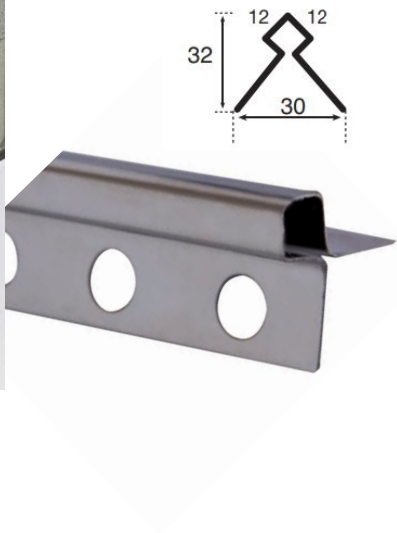

PROFILE BAR IN STAINLESS STEEL - SQUARE

CODE	DESCRIPTION	BOX
230320111	Polished	10