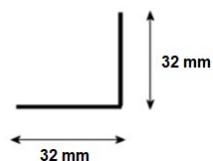

WHITE PROFILE BAR - 2.60 MTS PVC

CODE	BOX
6mm	100
9mm	100
12mm	100

REINFORCED WHITE PROFILE BAR - 2.60 MTS PVC

CODE	BOX
6mm	100
9mm	100
12mm	100

REINFORCED COLOUR PROFILE BAR - 2.60 MTS PVC

CODE	BOX
6mm	100
9mm	100
12mm	100

WHITE PROFILE BAR IN PVC LISTELO  
12X12MM 2,60 MTS

CODE	DESCRIPTION	BOX
230410073	12X12mm	100

PROFILE BAR WITH 2,00 MTS EXTERNAL PVC  
32X32MM

CODE	DESCRIPTION	BOX
230410076	32X32mm	100

**PROFILE BAR WITH 2,50 MTS IN ALUMINUM  
EXTERNAL STAIRCASE WITH RUBBER 30X38MM**