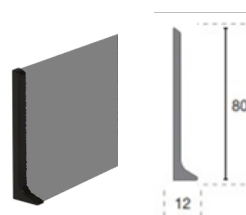

TOP LEFT

CODE	DESCRIPTION	BOX
230320140	White	20
230320141	Black	20
230320143	Gold Matt	20
230320142	Silver Matt	20