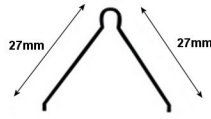

PROFILE BAR WITH 2,50 MTS BATHTUB PVC 33MM

CODE	DESCRIPTION	BOX
230410072	33x33	24

PROFILE BAR WITH 2,50 MTS BATHTUB PVC 15MM

CODE	DESCRIPTION	BOX
230410074	PVC Bath White 15x15	50

**BAR PROFILE PVC FOR PLASTER WITH 2,60 MTS**