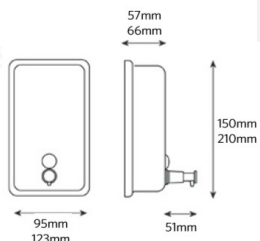

CODE	DESCRIPTION
140140013	Stainless Steel Soap Dispenser AC79000

AISI 304

PESO VOLUME   
 1 0,480 0,004

Made of Stainless Steel  
 Deposit with capacity of 0,8lt.  
 Robust, durable and long lasting  
 Modern deisgn  
 Included Accessories

CODE	DESCRIPTION
140880026	WAVE Soap Dispenser Brushed Stainless Steel 0,8 Lt.
140880027	WAVE Soap Dispenser Shiny Stainless Steel 0,8 Lt.

AISI 304

		<b>PESO</b>	<b>VOLUME</b>
1L	20	0,55	0,0034
0,5L	50	0,375	0,002

Made of Stainless Steel  
 Equipped with lock  
 Deposit with capacity of 1,1LT.  
 Robust, durable and long lasting  
 Modern design

CODE	DESCRIPTION
140880024	WAVE Soap Dispenser Brushed Stainless Steel 1,1 Lt.
140880025	WAVE Soap Dispenser Shiny Stainless Steel 1,1 Lt.

AISI 304

		<b>PESO</b>	<b>VOLUME</b>
1L	20	0,55	0,0034
0,5L	50	0,375	0,002

Made of Stainless Steel  
 Equipped with lock  
 Deposit with capacity of 0.5LT  
 Robust, durable and long lasting  
 Modern design