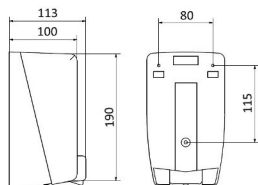

CODE	DESCRIPTION
140140003	White liquid soap dispenser AC7000

U	PESO	kg	VOLUME	m <sup>3</sup>
1	0,480		0,004	

Made of ABS White  
 Equipped with lock  
 Deposit with capacity of 1LT.  
 Robust, durable and long lasting  
 Modern design

CODE	DESCRIPTION
140140009	White liquid soap dispenser AC8200

U	PESO	kg	VOLUME	m <sup>3</sup>
1	0,540		0,003	

Made of ABS White  
 Equipped with lock  
 Deposit with capacity of 0.4LT.  
 Robust, durable and long lasting  
 Modern design

CODE	DESCRIPTION
140140010	White liquid soap dispenser (mini) AC8400

U	PESO	kg	VOLUME	m <sup>3</sup>
1	0,300		0,003	

AISI 304

PESO VOLUME   
 1 0,480 0,004

Made of Stainless Steel  
 Lock and soap quantity display  
 Anti-corrosion and anti-loss valve  
 Deposit with capacity of 0.9LT.  
 Robust, durable and long lasting  
 Modern design  
 Included Accessories

AISI 304

		<b>PESO</b>	<b>VOLUME</b>
1L	20	0,55	0,0034
0,5L	50	0,375	0,002

Made of Stainless Steel  
 Equipped with lock  
 Deposit with capacity of 0.5LT  
 Robust, durable and long lasting  
 Modern design