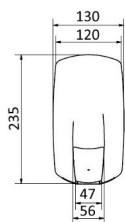

# LIQUID SOAP DISPENSER

Made of ABS White  
 Lock and soap quantity display  
 Anti-corrosion and anti-loss valve  
 Deposit with capacity of 0.9LT.  
 Robust, durable and long lasting  
 Modern design  
 Included Accessories

CODE	DESCRIPTION
140140003	White liquid soap dispenser AC7000

U	PESO	kg	VOLUME	m <sup>3</sup>
1	0,480		0,004	

Made of ABS White  
 Equipped with lock  
 Deposit with capacity of 1LT.  
 Robust, durable and long lasting  
 Modern design

CODE	DESCRIPTION
140140009	White liquid soap dispenser AC8200

U	PESO	kg	VOLUME	m <sup>3</sup>
1	0,540		0,003	

Made of ABS White  
 Equipped with lock  
 Deposit with capacity of 0.4LT.  
 Robust, durable and long lasting  
 Modern design

CODE	DESCRIPTION
140140010	White liquid soap dispenser (mini) AC8400

U	PESO	kg	VOLUME	m <sup>3</sup>
1	0,300		0,003	

AISI 304

PESO VOLUME   
 1 0,480 0,004

Made of Stainless Steel  
 Lock and soap quantity display  
 Anti-corrosion and anti-loss valve  
 Deposit with capacity of 0.9LT.  
 Robust, durable and long lasting  
 Modern design  
 Included Accessories