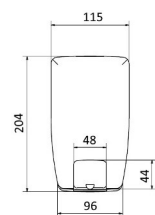

CODE	DESCRIPTION
140140003	White liquid soap dispenser AC7000

U	PESO	kg	VOLUME	m <sup>3</sup>
1	0,480		0,004	

Made of ABS White  
 Equipped with lock  
 Deposit with capacity of 1LT.  
 Robust, durable and long lasting  
 Modern design

CODE	DESCRIPTION
140140009	White liquid soap dispenser AC8200

U	PESO	kg	VOLUME	m <sup>3</sup>
1	0,540		0,003	

Made of ABS White  
 Equipped with lock  
 Deposit with capacity of 0.4LT.  
 Robust, durable and long lasting  
 Modern design

CODE	DESCRIPTION
140140010	White liquid soap dispenser (mini) AC8400

U	PESO	kg	VOLUME	m <sup>3</sup>
1	0,300		0,003	

AISI 304

PESO VOLUME   
 1 0,480 0,004

Made of Stainless Steel  
 Lock and soap quantity display  
 Anti-corrosion and anti-loss valve  
 Deposit with capacity of 0.9LT.  
 Robust, durable and long lasting  
 Modern design  
 Included Accessories

AISI 304

		<b>PESO</b>	<b>VOLUME</b>
1L	20	0,55	0,0034
0,5L	50	0,375	0,002

Made of Stainless Steel  
 Equipped with lock  
 Deposit with capacity of 0.5LT  
 Robust, durable and long lasting  
 Modern design