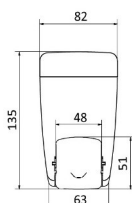

CODE	DESCRIPTION
140140003	White liquid soap dispenser AC7000

U	PESO	kg	VOLUME	m <sup>3</sup>
1	0,480		0,004	

Made of ABS White  
 Equipped with lock  
 Deposit with capacity of 1LT.  
 Robust, durable and long lasting  
 Modern design

CODE	DESCRIPTION
140140009	White liquid soap dispenser AC8200

U	PESO	kg	VOLUME	m <sup>3</sup>
1	0,540		0,003	

Made of ABS White  
 Equipped with lock  
 Deposit with capacity of 0.4LT.  
 Robust, durable and long lasting  
 Modern design

CODE	DESCRIPTION
140140010	White liquid soap dispenser (mini) AC8400

U	PESO	kg	VOLUME	m <sup>3</sup>
1	0,300		0,003	

AISI 304

PESO VOLUME   
 1 0,480 0,004

Made of Stainless Steel  
 Lock and soap quantity display  
 Anti-corrosion and anti-loss valve  
 Deposit with capacity of 0.9LT.  
 Robust, durable and long lasting  
 Modern design  
 Included Accessories

AISI 304

		<b>PESO</b>	<b>VOLUME</b>
1L	20	0,55	0,0034
0,5L	50	0,375	0,002

Made of Stainless Steel  
 Equipped with lock  
 Deposit with capacity of 0.5LT  
 Robust, durable and long lasting  
 Modern design