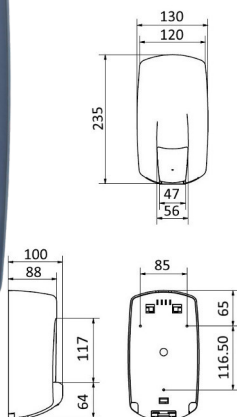

CODE	DESCRIPTION
140140003	White liquid soap dispenser AC7000

U	PESO	kg	VOLUME	m <sup>3</sup>
1	0,480		0,004	

Made of ABS White  
 Equipped with lock  
 Deposit with capacity of 1LT.  
 Robust, durable and long lasting  
 Modern design

CODE	DESCRIPTION
140140009	White liquid soap dispenser AC8200

U	PESO	kg	VOLUME	m <sup>3</sup>
1	0,540		0,003	

Made of ABS White  
 Equipped with lock  
 Deposit with capacity of 0.4LT.  
 Robust, durable and long lasting  
 Modern design

CODE	DESCRIPTION
140140010	White liquid soap dispenser (mini) AC8400

U	PESO	kg	VOLUME	m <sup>3</sup>
1	0,300		0,003	

AISI 304

PESO VOLUME   
 1 0,480 0,004

Made of Stainless Steel  
 Lock and soap quantity display  
 Anti-corrosion and anti-loss valve  
 Deposit with capacity of 0.9LT.  
 Robust, durable and long lasting  
 Modern design  
 Included Accessories

CODE	DESCRIPTION
140140013	Stainless Steel Soap Dispenser AC79000

AISI 304

PESO VOLUME   
 1 0,480 0,004

Made of Stainless Steel  
 Deposit with capacity of 0,8lt.  
 Robust, durable and long lasting  
 Modern deisgn  
 Included Accessories