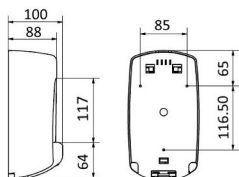

Made of ABS White
Lock and soap quantity display
Anti-corrosion and anti-loss valve
Deposit with capacity of 0.9LT.
Robust, durable and long lasting
Modern design
Included Accessories

CODE	DESCRIPTION
140140003	White liquid soap dispenser AC7000

U	PESO	kg	VOLUME	m³
1	0,480		0,004