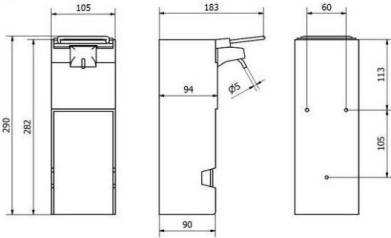

LIQUID SOAP DISPENSER

White ABS Soap Dispenser

ABS tank with an approximate capacity of 1LT.

Robust, durable and long lasting

Modern design

Stainless steel lever

CODE	DESCRIPTION
140140015	ABS soap dispenser with long handle 1LT AC14000

PESO	VOLUME
10 0,8	0,006