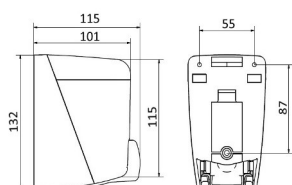

CODE	DESCRIPTION
140140003	White liquid soap dispenser AC7000

U	PESO	kg	VOLUME	m <sup>3</sup>
1	0,480		0,004	

Made of ABS White  
 Equipped with lock  
 Deposit with capacity of 1LT.  
 Robust, durable and long lasting  
 Modern design

CODE	DESCRIPTION
140140009	White liquid soap dispenser AC8200

U	PESO	kg	VOLUME	m <sup>3</sup>
1	0,540		0,003	

Made of ABS White  
 Equipped with lock  
 Deposit with capacity of 0.4LT.  
 Robust, durable and long lasting  
 Modern design

CODE	DESCRIPTION
140140010	White liquid soap dispenser (mini) AC8400

U	PESO	kg	VOLUME	m <sup>3</sup>
1	0,300		0,003	

AISI 304

PESO VOLUME   
 1 0,480 0,004

Made of Stainless Steel  
 Lock and soap quantity display  
 Anti-corrosion and anti-loss valve  
 Deposit with capacity of 0.9LT.  
 Robust, durable and long lasting  
 Modern design  
 Included Accessories

AISI 304

		<b>PESO</b>	<b>VOLUME</b>
1L	20	0,55	0,0034
0,5L	50	0,375	0,002

Made of Stainless Steel  
 Equipped with lock  
 Deposit with capacity of 0.5LT  
 Robust, durable and long lasting  
 Modern design