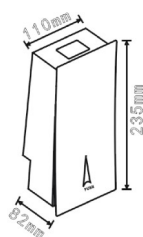

CODE	DESCRIPTION
140140009	White liquid soap dispenser AC8200

U	PESO	kg	VOLUME	m <sup>3</sup>
1	0,540		0,003	

Made of ABS White  
 Equipped with lock  
 Deposit with capacity of 0.4LT.  
 Robust, durable and long lasting  
 Modern design

CODE	DESCRIPTION
140140010	White liquid soap dispenser (mini) AC8400

U	PESO	kg	VOLUME	m <sup>3</sup>
1	0,300		0,003	

AISI 304

PESO VOLUME   
 1 0,480 0,004

Made of Stainless Steel  
 Lock and soap quantity display  
 Anti-corrosion and anti-loss valve  
 Deposit with capacity of 0.9LT.  
 Robust, durable and long lasting  
 Modern design  
 Included Accessories

CODE	DESCRIPTION
140140013	Stainless Steel Soap Dispenser AC79000

AISI 304

PESO VOLUME   
 1 0,480 0,004

Made of Stainless Steel  
 Deposit with capacity of 0,8lt.  
 Robust, durable and long lasting  
 Modern deisgn  
 Included Accessories

AISI 304

		<b>PESO</b>	<b>VOLUME</b>
1L	20	0,55	0,0034
0,5L	50	0,375	0,002

Made of Stainless Steel  
 Equipped with lock  
 Deposit with capacity of 0.5LT  
 Robust, durable and long lasting  
 Modern design