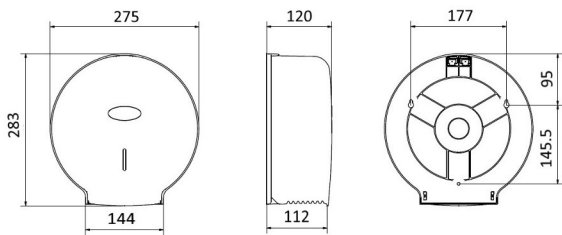

PAPER TOWER DISPENSER

UNITS	PESO	VOLUME
1	0,605	0,010

Made of ABS High quality white
 With lock and paper quantity display
 Supports rolls up to 300m
 Maximum diameter of 220mm
 Easy cleaning and roller replacement
 Robust, durable and long lasting
 Front opening
 Modern design

Included Accessories

CODE	DESCRIPTION
140140008	Paper Towel Dispenser White ABS AE57000

UNITS	PESO	VOLUME
1	0,810	0,013

Made of ABS High quality white
 With lock and paper quantity display
 Supports up to 600 paper towels
 Easy replacement of paper towels
 Robust, durable and long lasting
 Front opening
 Modern design

Included accessories

CODE	DESCRIPTION
140140007	Paper Towel Dispenser White ABS AH37000

AISI 304

	PESO	VOLUME
Mini	10 1,5	0,009
Normal	10 2,05	0,012

- Made of Stainless Steel
- With lock and paper quantity display
- Supports up to 600 paper towels
- Easy replacement of paper towels
- Robust, durable and long lasting
- Front opening
- Modern design
- Included Accessories

CODE	DESCRIPTION
140880003	Stainless Steel Paper Towel Dispenser
140880008	Stainless Steel Paper Towel Dispenser (mini)

AISI 304

	PESO	VOLUME
12	1,4	0,01

- Made of Stainless Steel
- With lock and paper quantity display
- Rollers with a max diameter of 230mm
- Easy replacement of paper towels
- Robust, durable and long lasting
- Front opening
- Modern design
- Included Accessories