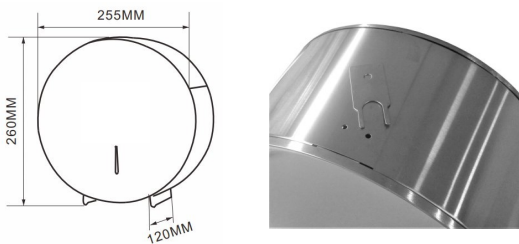

PAPER TOWER DISPENSER

UNITS	PESO	VOLUME
1	0,605	0,010

Made of ABS High quality white
 With lock and paper quantity display
 Supports rolls up to 300m
 Maximum diameter of 220mm
 Easy cleaning and roller replacement
 Robust, durable and long lasting
 Front opening
 Modern design

Included Accessories

CODE	DESCRIPTION
140140008	Paper Towel Dispenser White ABS AE57000

UNITS	PESO	VOLUME
1	0,810	0,013

Made of ABS High quality white
 With lock and paper quantity display
 Supports up to 600 paper towels
 Easy replacement of paper towels
 Robust, durable and long lasting
 Front opening
 Modern design

Included accessories

CODE	DESCRIPTION
140140007	Paper Towel Dispenser White ABS AH37000

AISI 304

	PESO	VOLUME
Mini	10 1,5	0,009
Normal	10 2,05	0,012

- Made of Stainless Steel
- With lock and paper quantity display
- Supports up to 600 paper towels
- Easy replacement of paper towels
- Robust, durable and long lasting
- Front opening
- Modern design
- Included Accessories

CODE	DESCRIPTION
140880003	Stainless Steel Paper Towel Dispenser
140880008	Stainless Steel Paper Towel Dispenser (mini)

AISI 304

	PESO	VOLUME
12	1,4	0,01

- Made of Stainless Steel
- With lock and paper quantity display
- Rollers with a max diameter of 230mm
- Easy replacement of paper towels
- Robust, durable and long lasting
- Front opening
- Modern design
- Included Accessories