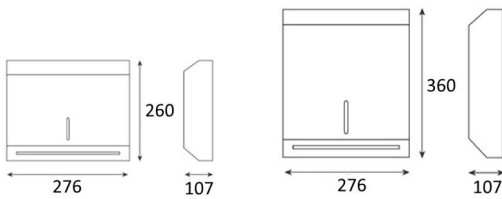

AISI 304

	PESO	VOLUME
Mini	10 1,5	0,009
Normal	10 2,05	0,012

- Made of Stainless Steel
- With lock and paper quantity display
- Supports up to 600 paper towels
- Easy replacement of paper towels
- Robust, durable and long lasting
- Front opening
- Modern design
- Included Accessories

CODE	DESCRIPTION
140880003	Stainless Steel Paper Towel Dispenser
140880008	Stainless Steel Paper Towel Dispenser (mini)

AISI 304

	PESO	VOLUME
12	1,4	0,01

- Made of Stainless Steel
- With lock and paper quantity display
- Rollers with a max diameter of 230mm
- Easy replacement of paper towels
- Robust, durable and long lasting
- Front opening
- Modern design
- Included Accessories

CODE	DESCRIPTION
140880001	Stainless steel rol holder Jumbo