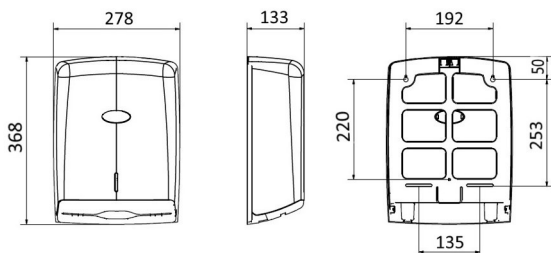

PAPER TOWER DISPENSER

UNITS	PESO	VOLUME
1	0,605	0,010

Made of ABS High quality white
 With lock and paper quantity display
 Supports rolls up to 300m
 Maximum diameter of 220mm
 Easy cleaning and roller replacement
 Robust, durable and long lasting
 Front opening
 Modern design

Included Accessories

CODE	DESCRIPTION
140140008	Paper Towel Dispenser White ABS AE57000

UNITS	PESO	VOLUME
1	0,810	0,013

Made of ABS High quality white
 With lock and paper quantity display
 Supports up to 600 paper towels
 Easy replacement of paper towels
 Robust, durable and long lasting
 Front opening
 Modern design

Included accessories

CODE	DESCRIPTION
140140007	Paper Towel Dispenser White ABS AH37000

AISI 304

	PESO	VOLUME
Mini	10 1,5	0,009
Normal	10 2,05	0,012

- Made of Stainless Steel
- With lock and paper quantity display
- Supports up to 600 paper towels
- Easy replacement of paper towels
- Robust, durable and long lasting
- Front opening
- Modern design
- Included Accessories

CODE	DESCRIPTION
140880003	Stainless Steel Paper Towel Dispenser
140880008	Stainless Steel Paper Towel Dispenser (mini)

AISI 304

	PESO	VOLUME
12	1,4	0,01

- Made of Stainless Steel
- With lock and paper quantity display
- Rollers with a max diameter of 230mm
- Easy replacement of paper towels
- Robust, durable and long lasting
- Front opening
- Modern design
- Included Accessories